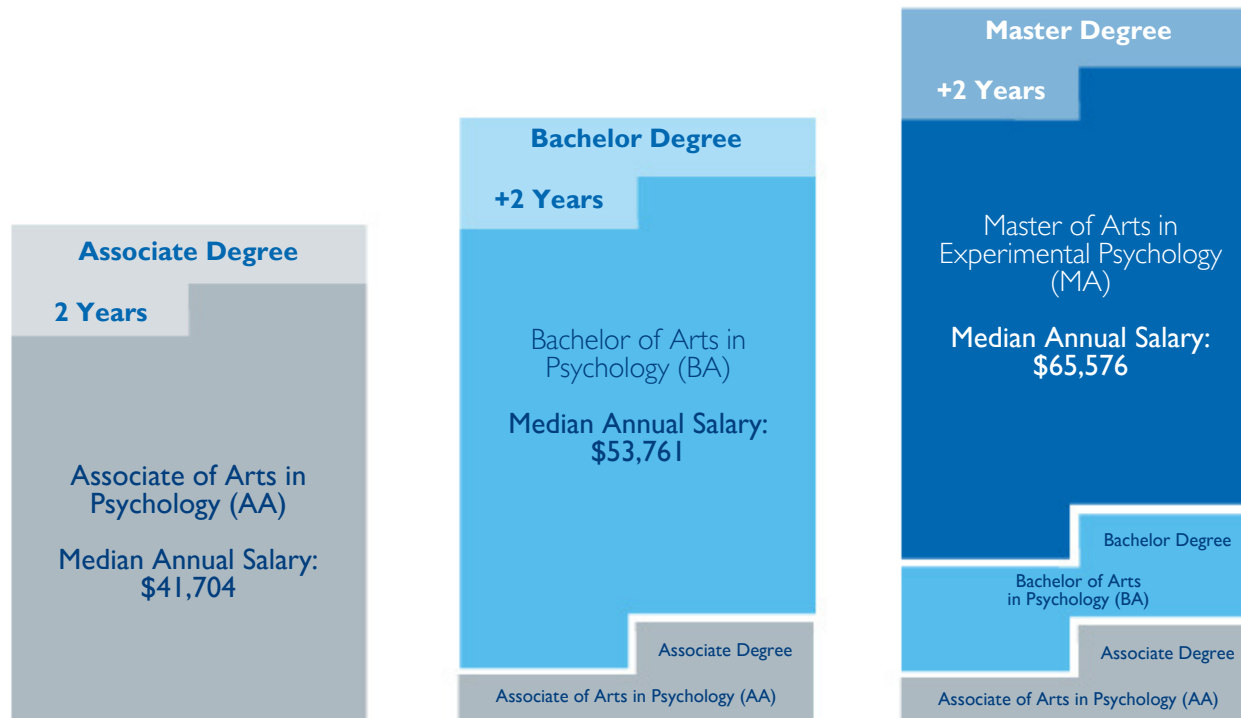

CAREER PATHWAY

PSYCHOLOGY

WHO'S HIRING?

Midland/Odessa

Texas

POSSIBLE CAREERS INCLUDE

Psychiatry Technician - Social Services Assistant - Child Care Worker - Rehabilitation Assistant - Case Management Aide - Forensic Psychologist - Data Analyst - Licensed Professional Counselor - Marriage and Family Specialist - Professor - Social Worker - Career Counselor - Substance Abuse Counselor - Mental Health Technician - Healthcare Administrator

For more information, please contact the **Keith Career & Transfer Center** at 432-335-6874 or email lrc@odessa.edu.
For questions about registration, please contact advising@odessa.edu.